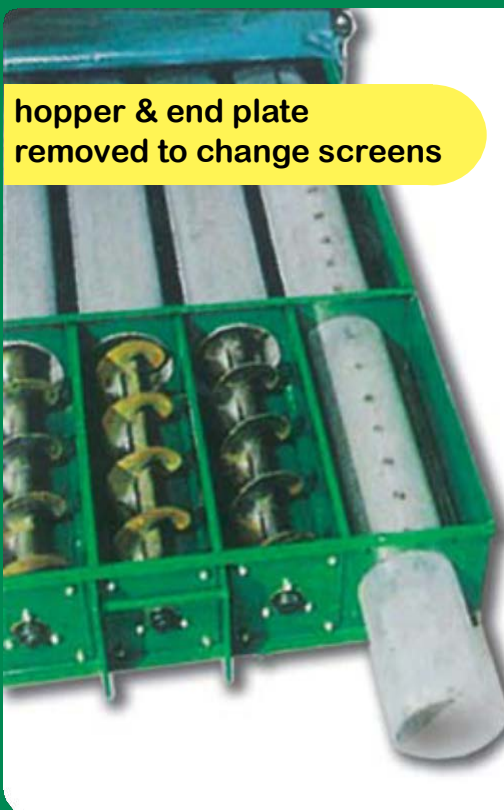

Are screenings a problem for you?
Do they cost you money at harvest?

KWIK KLEEN GRAIN CLEANER

UP TO 100
TONNE
PER HOUR!

The Kwik Kleen Grain Cleaner:

- Is a fast, effective and inexpensive way of maximising returns to the grower.
- Can be used for cleaning & sizing certain grains. Eg: wheat, barley, chick peas, etc.
- Is portable and compact, but large enough to keep up with most farming operations.

rrP
 \$
 (gst ex)

- Majority of cleaning done by sides and tops of tubes
- Electric or hydraulic drive option
- Variable speed control & grain-feed adjustment
- Removable transport hitch
- Collapsible screenings auger for transport & storage
- Spring loaded hopper

hopper & end plate removed to change screens

SCREEN SIZES

More than 20 screen sizes available.

Cleaning & sizing grain from canola to corn and large chick peas.

patented agitation tabbed auger for 360° cleaning