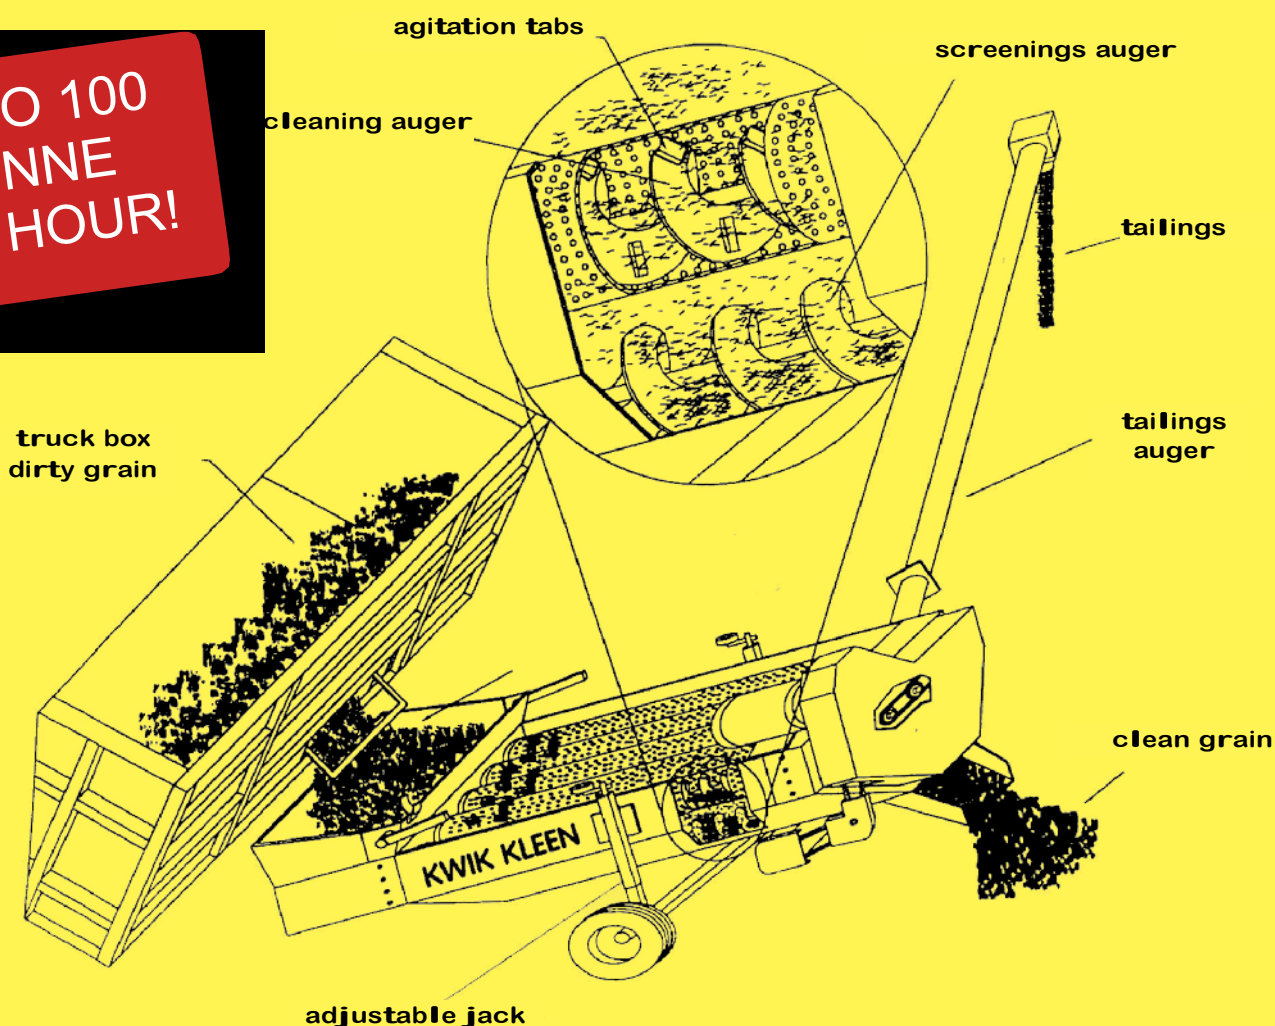

Are screenings a problem for you?
Do they cost you money at harvest?

KWIK KLEEN GRAIN CLEANER

UP TO 100
TONNE
PER HOUR!

The Kwik Kleen Grain Cleaner:

- Is a fast, effective and inexpensive way of maximising returns to the grower.
- Can be used for cleaning & sizing certain grains. Eg: wheat, barley, chick peas, etc.
- Is portable and compact, but large enough to keep up with most farming operations.

Model 572

Cleans up to 70 tonne/hour
 Weight of machine 430kg (approx)
 Length 2.7m (9ft)
 Width 1.45m (4ft 10")

rrP
 \$
 (gst ex)

Model 772

Cleans up to 100 tonne/hour
 Weight of machine 520kg (approx)
 Length 2.7m (9ft)
 Width 1.8m (6ft)

rrP
 \$
 (gst ex)

- Majority of cleaning done by sides and tops of tubes
- Electric or hydraulic drive option
- Variable speed control & grain-feed adjustment
- Removable transport hitch
- Collapsible screenings auger for transport & storage
- Spring loaded hopper

hopper & end plate removed to change screens

SCREEN SIZES

More than 20 screen sizes available.

Cleaning & sizing grain from canola to corn and large chick peas.

patented agitation tabbed auger for 360° cleaning